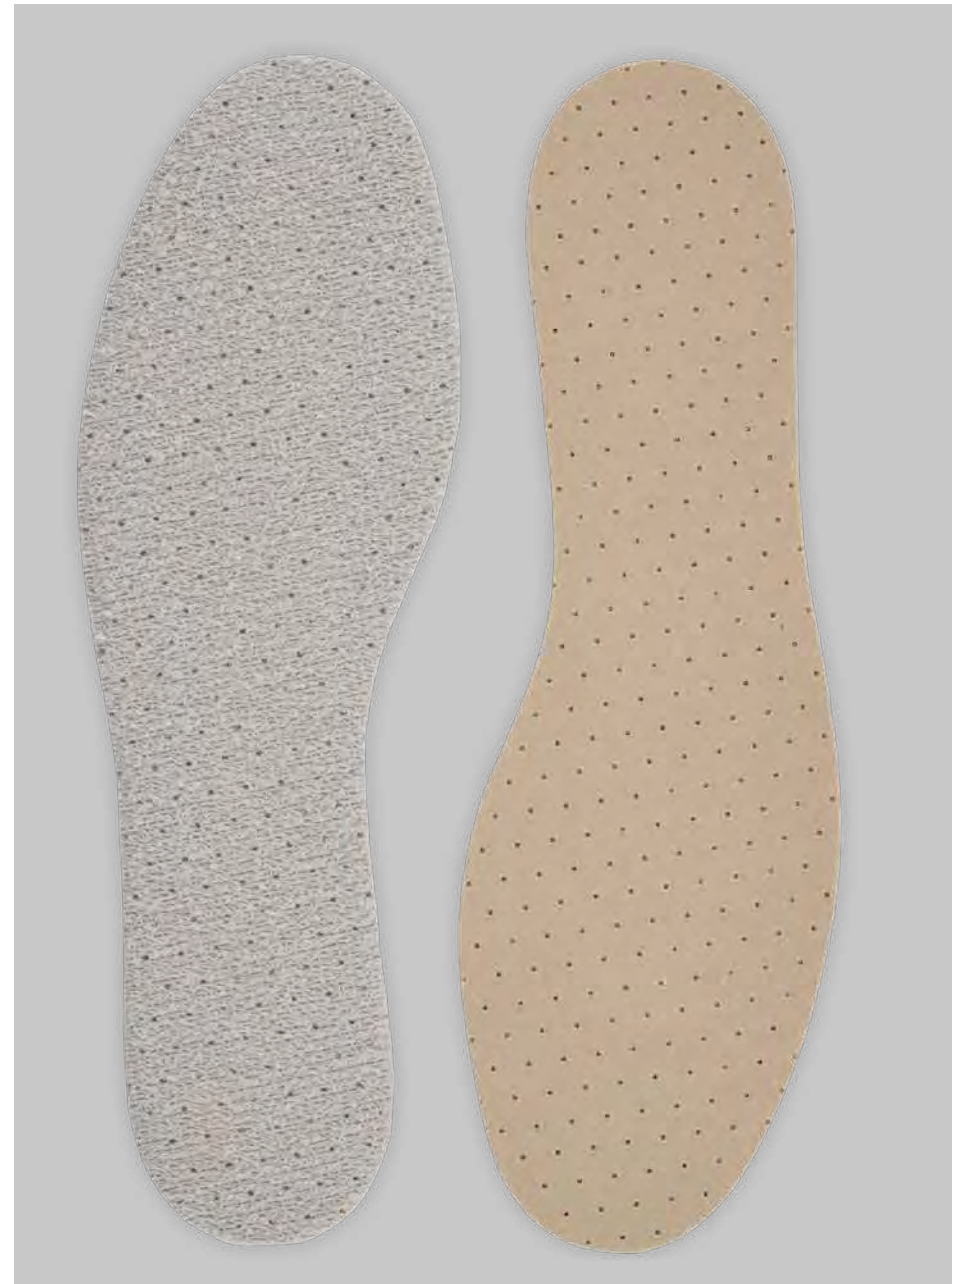

DRY COTTON

Freshness and comfort

Item No.: 00310

Sizes: 36/37-46/47

Content: 1 Pair

- ●●●● Cushioning
- ●●●● Stability & Support
- ●●●● Moisture Management
- ●●●● Odor Management