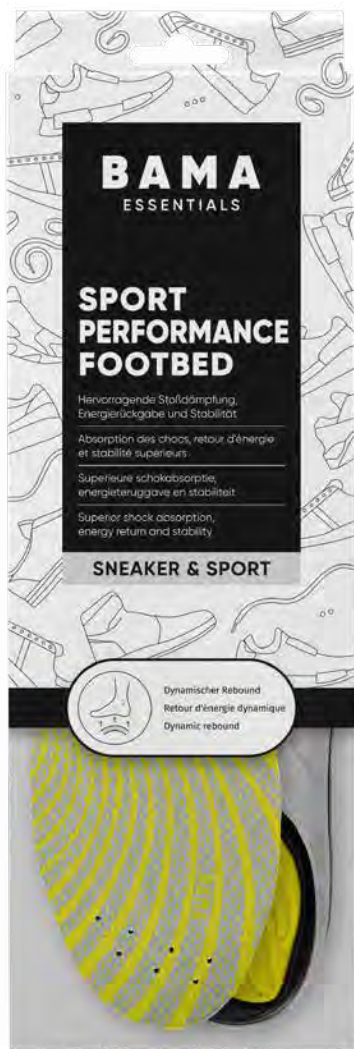

SNEAKER & SPORT

**MORE COMFORT FOR ALL SNEAKERS AND
SPORTS SHOES**

PERFORMANCE FOOTBED

Superior shock absorption, energy return and stability

Item No.: 00135

Sizes: 36/37-46/47

Content: 1 Pair

- Cushioning
- Stability & Support
- Moisture Management
- Energy Recovery