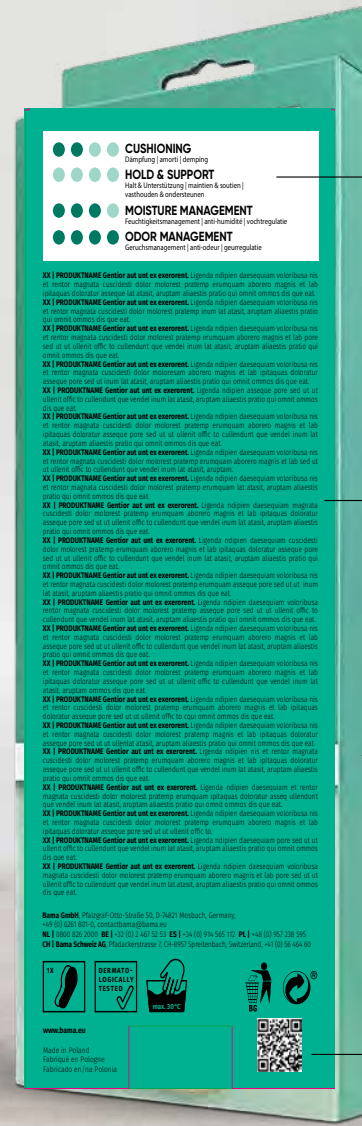

PACKAGING STRUCTURE

Logo

Product name

Product features

Material suitability

Special quality feature

Reference to material colour

Product performance

Instructions for use

Application video

PACKAGING STRUCTURE

Logo

Product name

Product features

Product benefit

Special quality feature

Product front and back

Product performance

Product description

Product side view

Application video

**THE RANGE CLEANING,
CARE, PROTECTION AND
FRESHNESS**

ALL MATERIALS

CLEANING, CARE, PROTECTION AND
FRESHNESS FOR ALL MATERIALS.

POWER CLEANER

Removes dirt and stains effectively

Item No.: A78
Content: 200 ml

- Cleaning
- Care
- Protection
- Shine

All colours

CLEANING FOAM

Effective cleaning without propellant

Item No.: A52
Content: 150ml