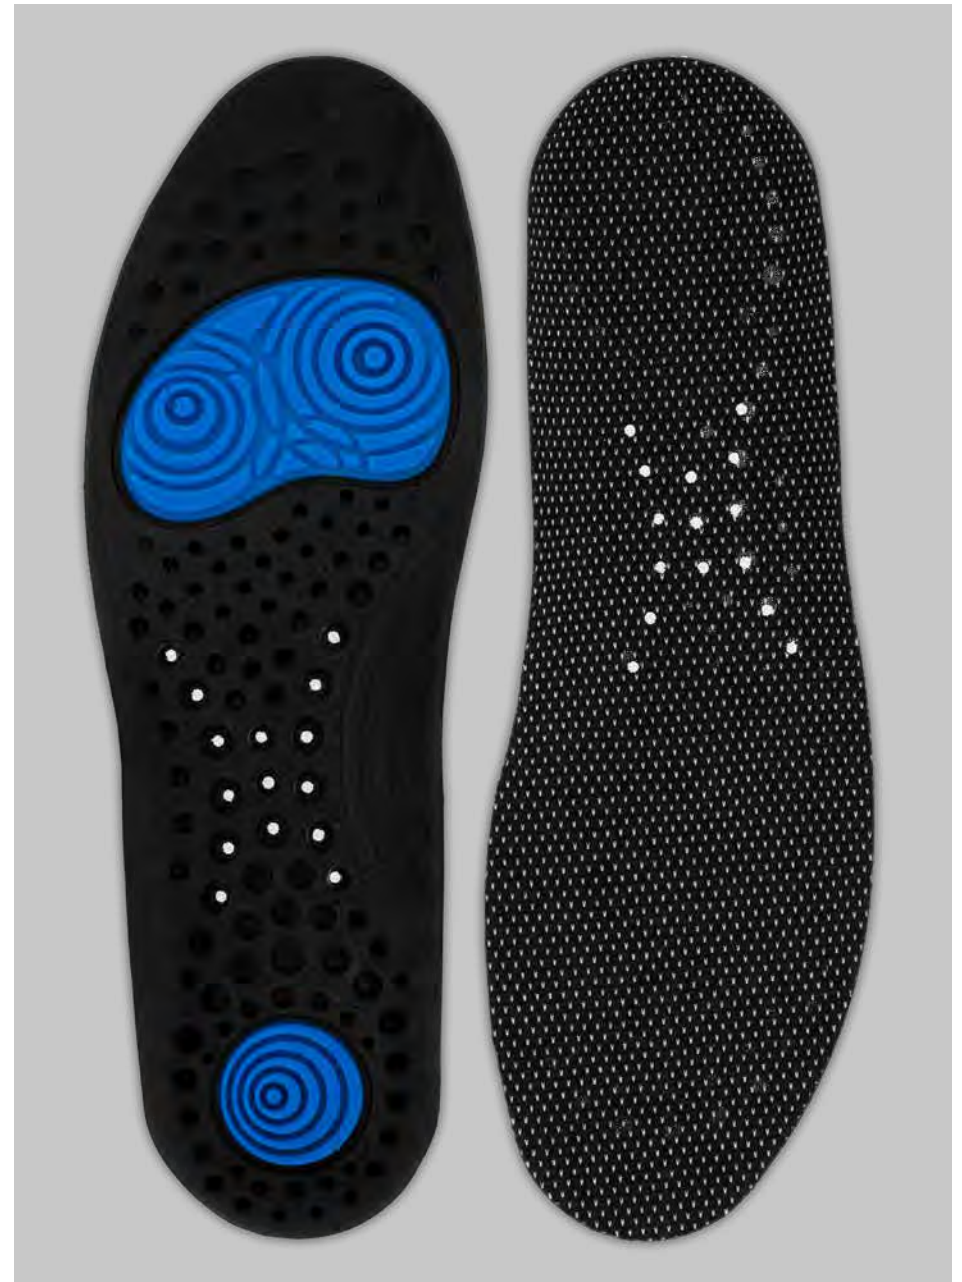

INSOLES FOR A PLEASANT,
FRESH FOOT FEELING.

BALANCE DEO

Prevents odours
Footbed with anatomical support for superior comfort

Item No.: 01474
Sizes: 36-46
Content: 1 Pair

- Cushioning
- Stability & Support
- Moisture Management
- Odor Management