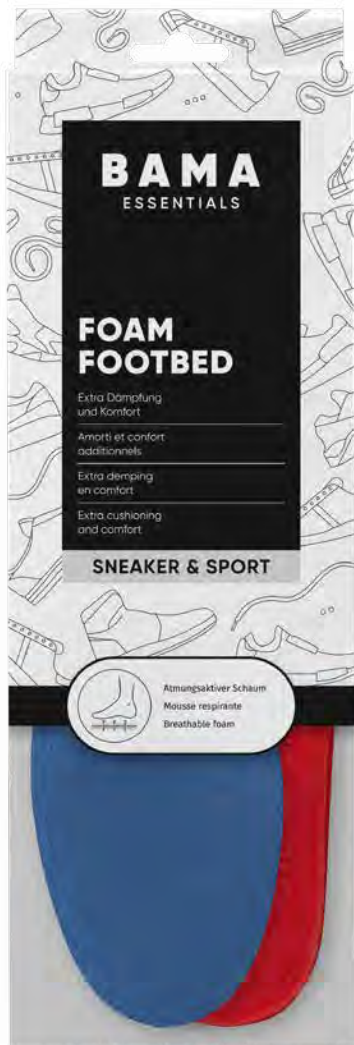

SNEAKER GEL FOOTBED

Superior cushioning and support

Item No.: 01493

Sizes: 36/37-46/47

Content: 1 Pair

- Cushioning
- Stability & Support
- Moisture Management
- Odor Management

FOAM FOOTBED

Extra cushioning and comfort

Item No.: 01487

Sizes: 35/36-45/46

Content: 1 Pair

- Cushioning
- Stability & Support
- Moisture Management
- Odor Management

THE RANGE OF SHOE ACCESSORIES

CEDAR SHOE TREE

Keeps your shoes in shape

Item No.: 6476